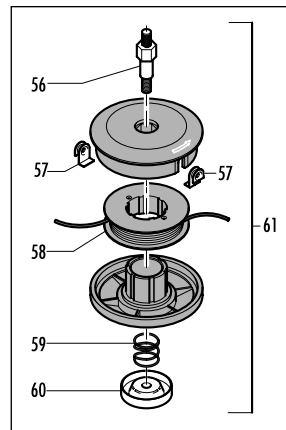

brand	PARTNER

date	APR/03	SHEET 3/4

Model	Prefix
B 412X	01

Product number
953900395

FIGURE 2