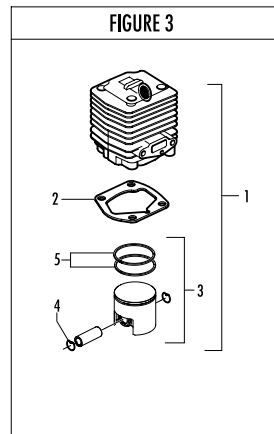

brand	PARTNER

date	APR/03	SHEET 1/4

Model	Prefix
B 412X	01

Product number
953900395

FIGURE 1