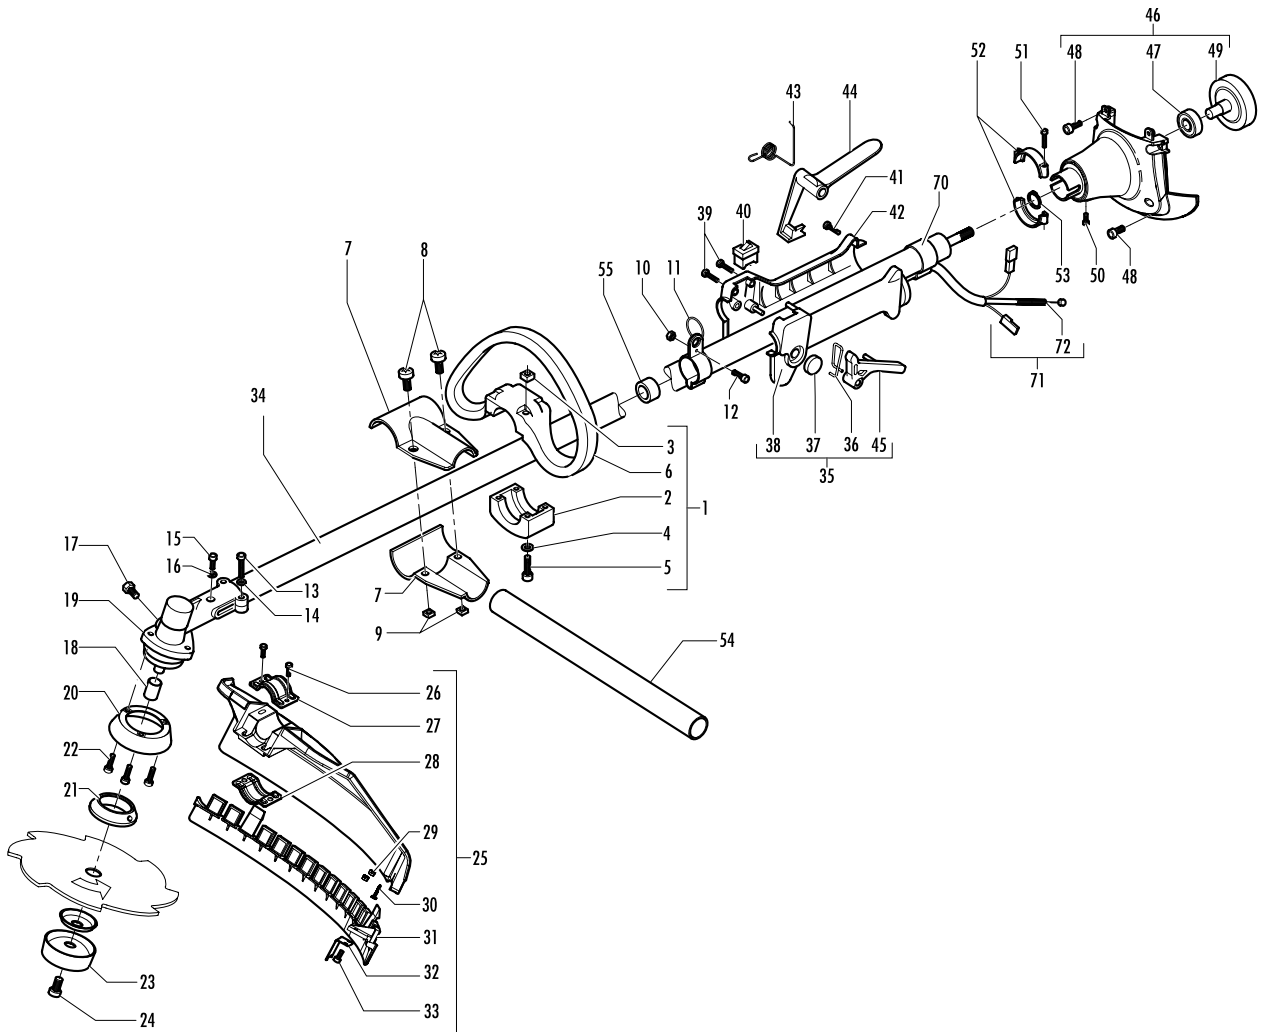

brand	PARTNER

date	APR/03	SHEET 3/4

Model	Prefix
B 412X	01

Product number
953900395

FIGURE 2