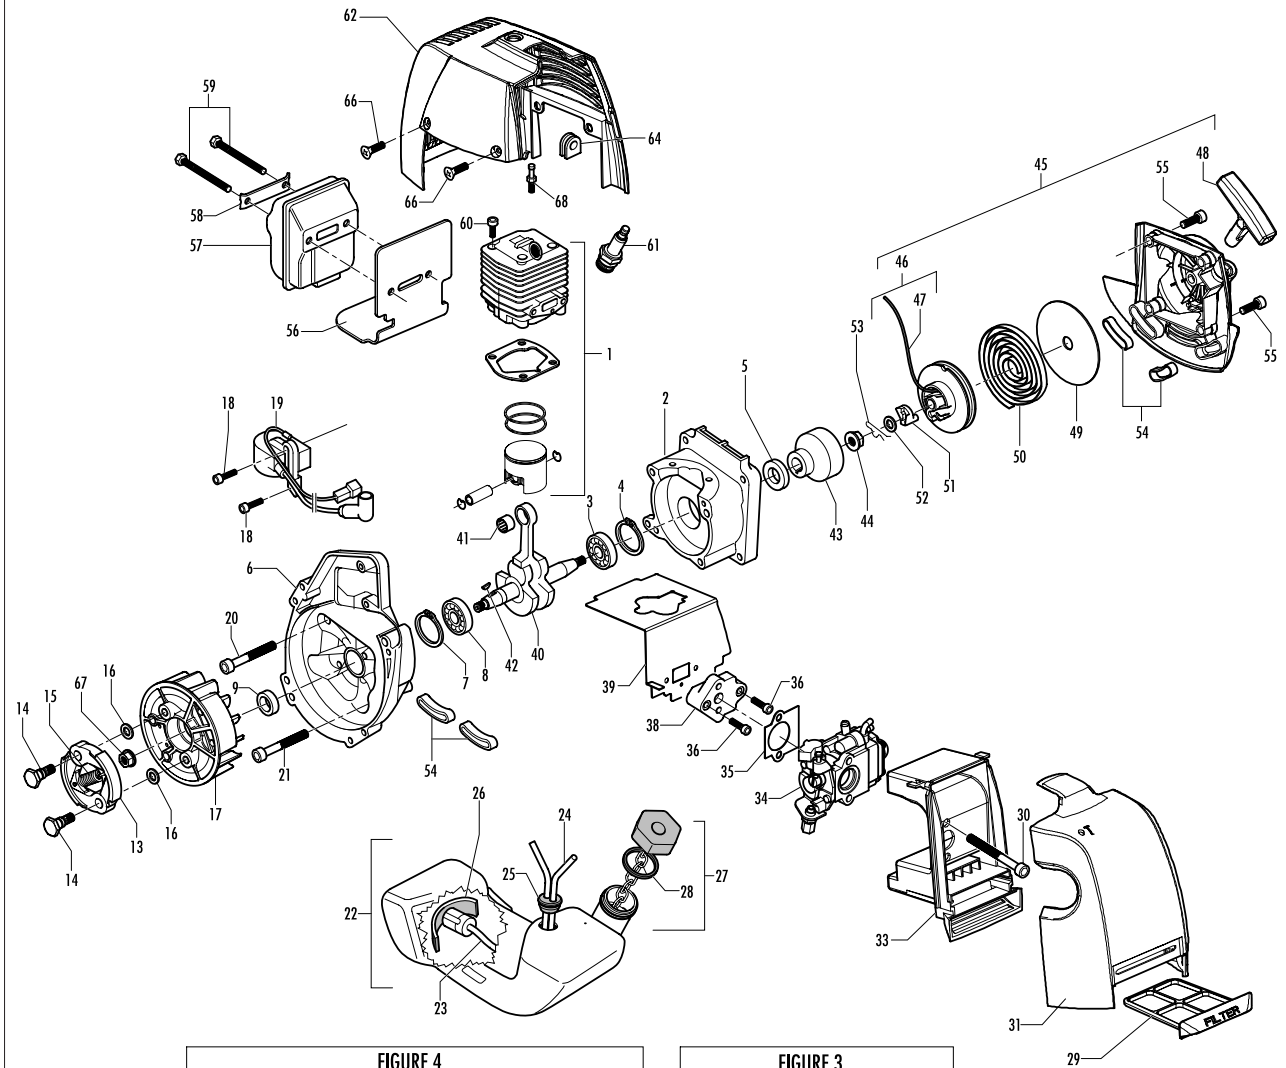

brand	PARTNER

date	APR/03	SHEET 1/4

Model	Prefix
B 412X	01

Product number
953900395

FIGURE 1