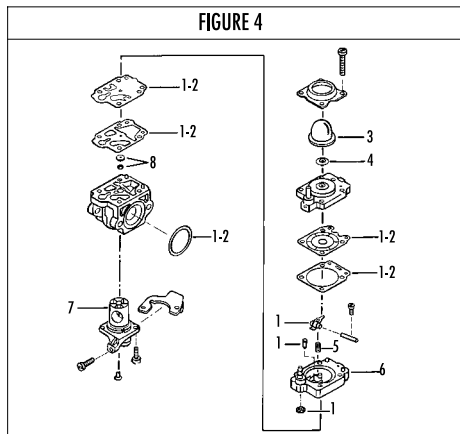

brand	PARTNER

date	APR/03	SHEET 1/4

Model	Prefix
B 412X	01

Product number
953900395

FIGURE 1