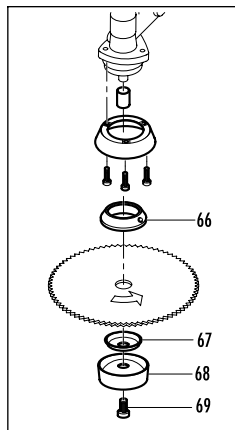

brand	PARTNER

date	APR/03	SHEET 3/4

Model	Prefix
B 412X	01

Product number
953900395

FIGURE 2