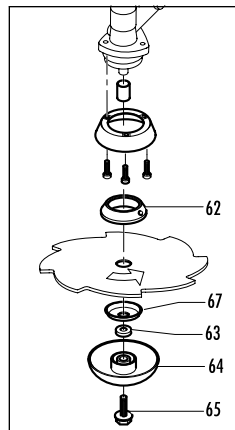

brand	PARTNER

date	APR/03	SHEET 3/4

Model	Prefix
B 412X	01

Product number
953900395

FIGURE 2